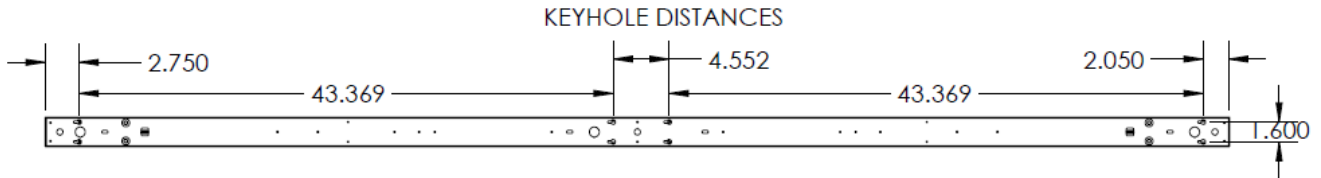

<sup>1</sup> Not available on the 2' fixture

**PRODUCT DIMENSIONS**

**4 ft**

**BOTTOM VIEW** 2 FT W 2.375" x L 24" x H 3.35"

**8 ft**

**BOTTOM VIEW**